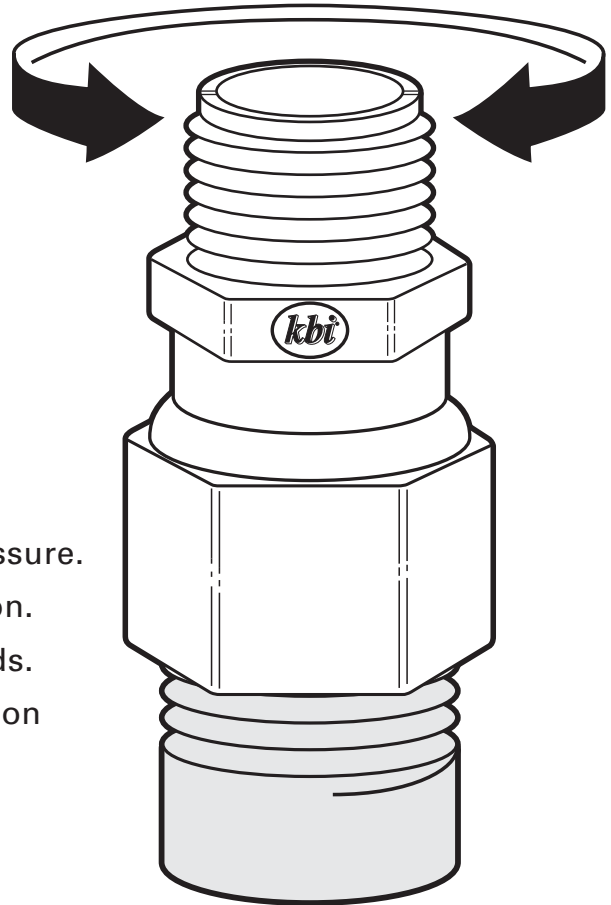

## Features:

- Stop theft of valuable sprinkler heads. HEAD-LOK™ swivels when a vandal tries to unscrew sprinkler.
- HEAD-LOK™ can be used for part or full circle heads. Tension on upper portion of swivel is sufficient to prevent sprinkler from moving when water is turned on. Installs below sprinkler.
- Can be used in either direction.
- Pressure Rated to 150 psi working pressure.
- Constructed of strong ABS male portion.
- Meets/Exceeds ASTM & ANSI standards.
- All plastic and EPDM rubber construction resists corrosion.
- Molded in the USA by KBI.