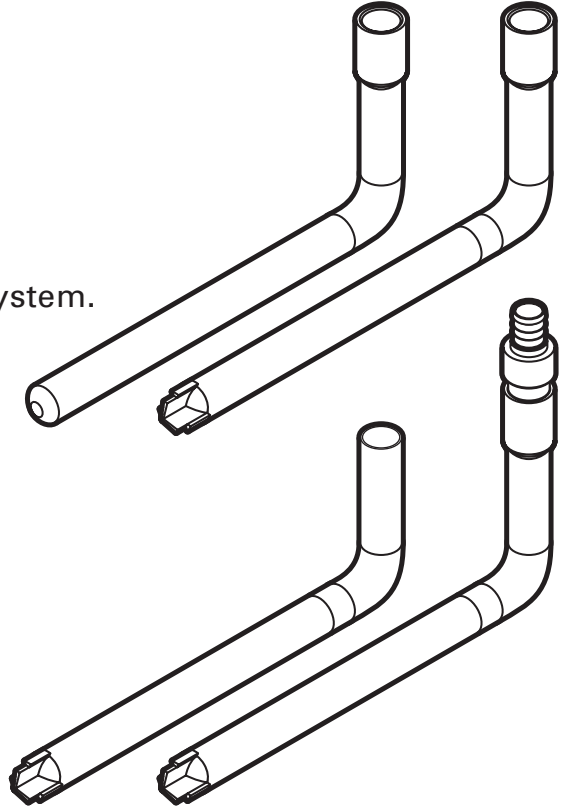

# CPVC Stub Out

## Features:

- Made with **FlowGuard Gold**® CPVC pipe.
- Perfect for leak testing a new installation.
- Designed for use with KBI pipe support system.
- Pipe is NSF Standard 14 listed.
- Meets/Exceeds ASTM & ANSI standards.
- Approved for hot & cold applications at 150 psi @ 73° F.
- Molded in the **USA** by KBI.

Model	Size	Connection	Case	Weight
SOP-0500-CE	1/2" x 8" x 3"	Socket x Closed End	Call	Call
SOP-0500-OE	1/2" x 8" x 3"	Socket x Open End	Call	Call
SOP-0500-NS	1/2" x 8" x 3"	Spigot x Closed End	Call	Call
SOP-0500-PA	1/2" x 8" x 3"	Pex x Closed End	Call	Call